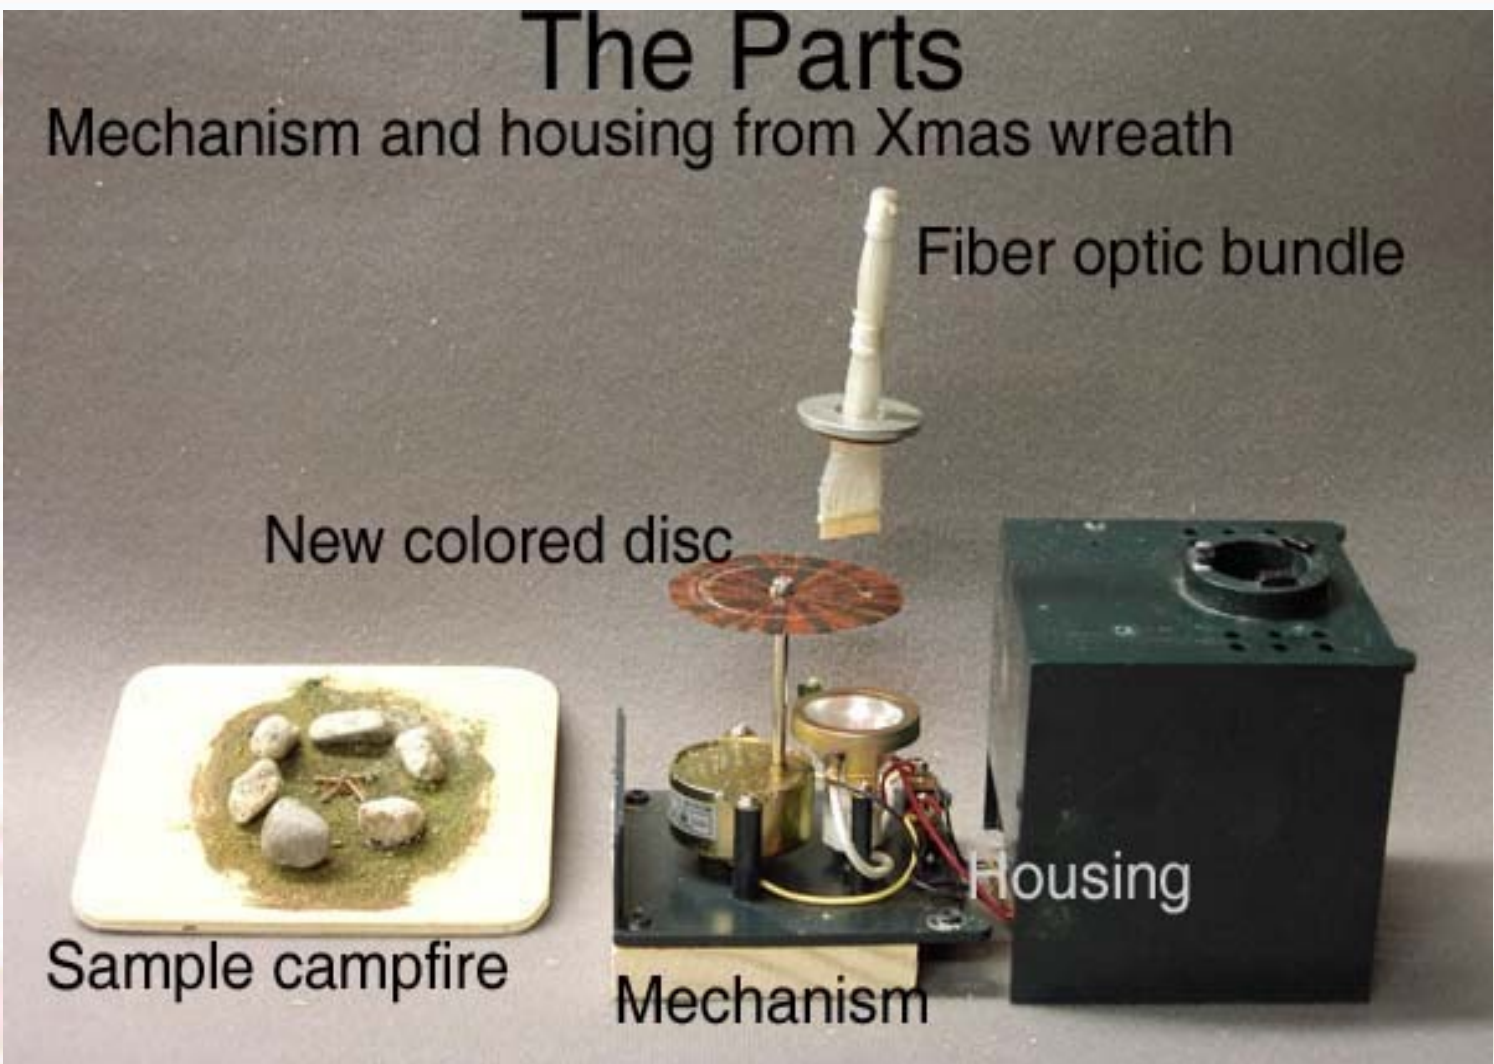

Daytime Get-to-gether

Goodnight Melody

The Parts

Mechanism and housing from Xmas wreath

Fiber optic bundle

New colored disc

Sample campfire

Mechanism

Housing

Mounting ring

Campfire end

Fiber optic bundle showing fan
out at disc end

Mechanism from Xmas wreath

< Campfire

< Mechanism